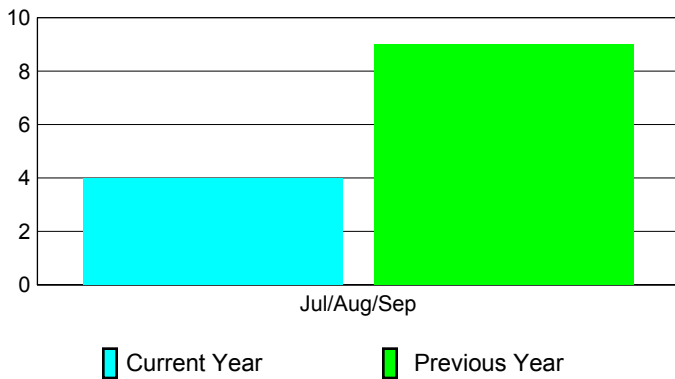

Comparison of Club Gain/Loss

Current Year Compared to the Previous Year