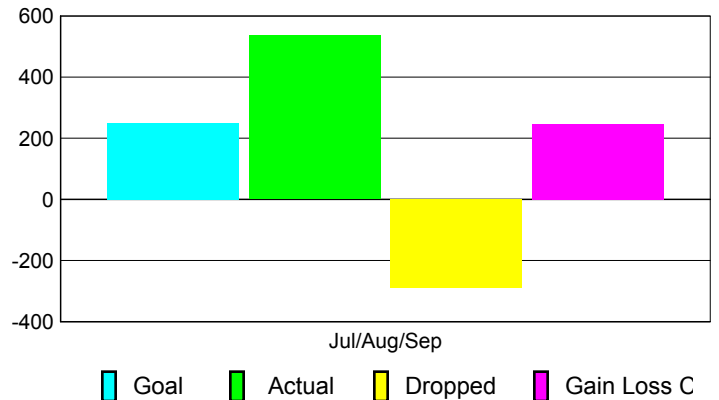

### YTD Status Quo Clubs 2010-2011

Status Quo Clubs Compared to Status Quo Members

## MEMBERSHIP

Membership Results  
2010-2011

Membership  
2009-2010

Month	Net Memb Goal	Actual New Memb	Actual Dropped Memb	Gain/Loss of Memb	Gain/Loss of Memb
Jul/Aug/Sep	250	536	-290	246	361
<b>Totals</b>	<b>250</b>	<b>536</b>	<b>-290</b>	<b>246</b>	<b>361</b>

### Membership Results 2010-2011

Goal, New, Dropped, Gain/Loss

### Comparison of Membership Gain/Loss

Current Year Compared to the Previous Year