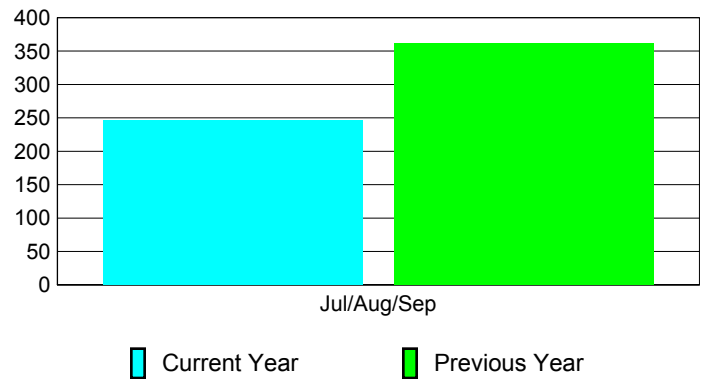

Comparison of Membership Gain/Loss

Current Year Compared to the Previous Year