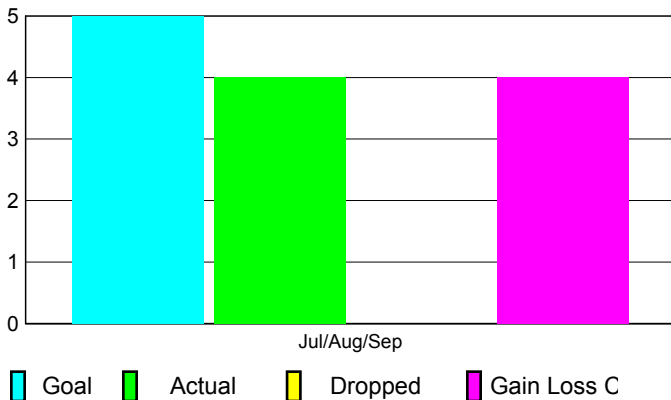

## CLUBS

Club Results  
2010-2011

Clubs  
2009-2010

Month	New Club Goal	Actual New Clubs	Actual Dropped Clubs	Gain/Loss of Clubs	Gain/Loss of Clubs
Jul/Aug/Sep	5	4	0	4	9
<b>Totals</b>	<b>5</b>	<b>4</b>	<b>0</b>	<b>4</b>	<b>9</b>

### Club Results 2010-2011

Goal, New, Dropped, Gain/Loss

### Comparison of Club Gain/Loss

Current Year Compared to the Previous Year