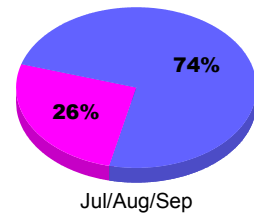

Gender Comparison 2010-2011